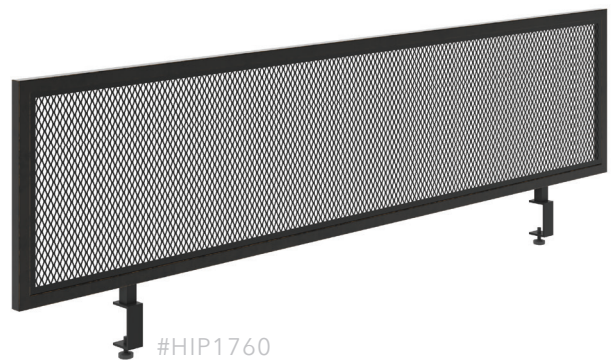

Modern design meets rustic style in the Riveted Industrial Style Desk. The distressed wood laminate top creates a reclaimed aesthetic. With a thick top and heavy industrial metal cross bar base, there is added structure and stability. You can easily create additional surface space and privacy by adding the matching return and metal privacy panel.

59"W Industrial Desk
w/Metal X Base
59"W x 29½"D x 29½"H

Desk Available In
Widths of 59" & 71"

#HID3060 Modesty Panel Included

Heavy-Duty, Industrial
Metal Cross Bar Base

29½"W Industrial Return
w/Metal X Base
29½"W x 23⅝"D x 29½"H

Metal Privacy Panel
59⅞"W x 1½"D x 17¾"H

#HIR3024

Return Available In Widths
of 29½", 35" & 41"

Modesty
Panel Included

#HIP1760

Finish & Frame In Stock:

DB Distressed Brown
w/Distressed Charcoal

Double Pedestal Credenza
71"W x 23³/₈"D x 29¹/₂"H

#HID3071+ #HIC7130 + #HIH7115

[EXECUTIVE & HOME OFFICE]

RUSTIC INDUSTRIAL FEEL NICE ENOUGH FOR ANY OFFICE

The bold industrial look of the Riveted Credenza will give every visitor pause when they see step into your office. With a distinct black metal vertical strip on each side and a thick laminate top, this credenza looks and means business. The two top drawers on either side are lockable for security, and this credenza sits on eight short feet that match the finish of the drawer accents. Increase storage space within your office by upgrading the Riveted Credenza with the matching Riveted Hutch with Door.