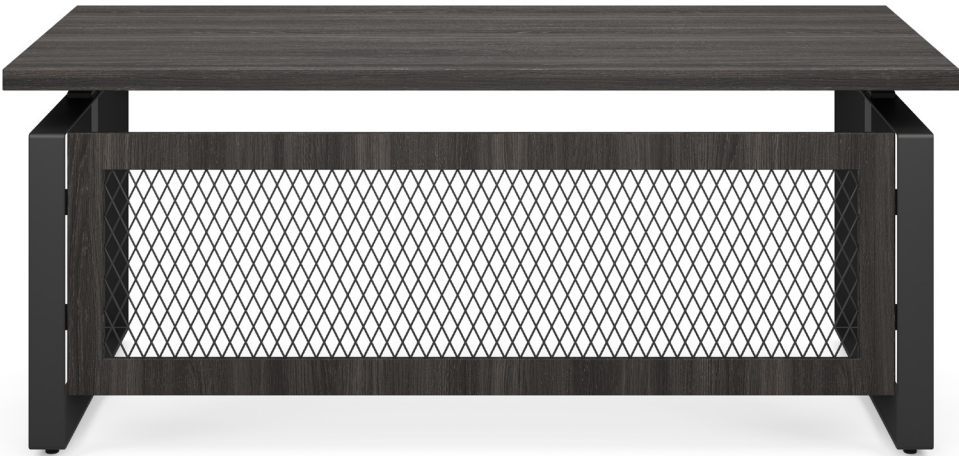

Single Pedestal Desk

#EV6030SP

Single Pedestal Desk Available Sizes

60"W x 30"D x 29½"H
66"W x 30"D x 29½"H
72"W x 30"D x 29½"H

#EVT1050

Optional Power Unit (For Pedestal Desks Only)

Note: For the main pedestal unit of single and double pedestal desks.
EVT1050 is **not** daisy chainable.

Inspired by floating surfaces and modern elegance, the Palisades L Shape Desk smoothly integrates design with functionality. The desk includes a floating work surface atop graphite standoffs, as well as a matching metal mesh modesty panel. The desk's double pedestals are accentuated with modern graphite pulls. Each pedestal includes a storage drawer and a file drawer.

Full Length
Mesh Modesty Panel

Finish In Stock:

GG Gauntlet Gray
w/Graphite Frame

SOMETIMES LESS IS MORE

An elegant, minimalist desk, the OfficeSource Palisades Industrial Height Adjustable Desk delivers a pure surface without the extra weight of cabinets or drawers. Leave your options open with this sleek and contemporary desk. Designed with a gray, smoky color arrangement and strong rectangular angles and an industrially accented modesty panel, this adjustable height desk molds to fit your needs.

Height Adjustable Desk - 72" x 30"D

Height Adjustable
29½" - 47¹³/₁₆"H

#EVH400

Modern Industrial Look

#EVH400

Finish In Stock:

**GG Gauntlet Gray
w/Graphite Frame**

[HEIGHT ADJUSTABLE]