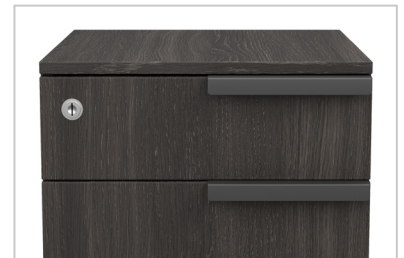

67"H Open Bookcase

36"W x 15¹/₂"D x 67"H

#EVS300

38"H Open Bookcase

36"W x 15¹/₂"D x 38"H

#EVS100

Pedestal Come Standard
w/Lock

Finish In Stock:

GG Gauntlet Gray
w/Graphite Frame

*Open Bookcase Hutch Designed
to Place On Top
Of The Lateral File Or
Storage Cabinet*

CONTEMPORARY & RESIDENTIAL LOOK

The coffee and end table from the Palisades features a contemporary open design with graphite metal legs. The coffee table also includes bottom storage shelves for storage while the end table comes complete with three shelves for storage.