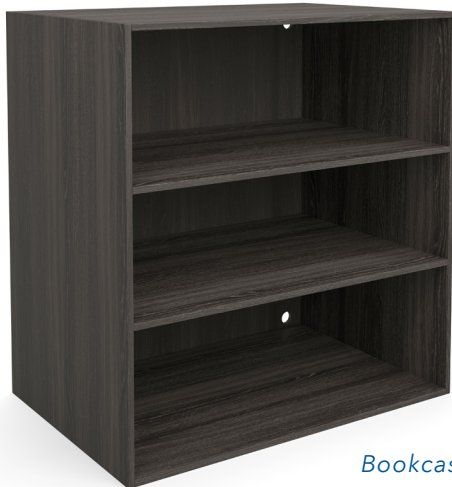

#EVP400

2 Drawer Lateral File
36"W x 24"D x 29½"H

Box/File Drawers w/Keyed Access

CUSTOMIZABLE ADDITIONAL STORAGE

The Storage Cabinet and Bookcase Hutch features a contemporary design that provides a residential look. This comes complete with optional laminate or glass doors.

Storage Cabinet

36"W x 24"D x 29½"H

#EVS700

Attaches To
#EVS600
& #EVP400

Storage Cabinet w/Laminate Doors

#EVS710 +
#EVS700

Storage Cabinet w/Glass Doors

#EVS720 +
#EVS700

Bookcase Hutch

36"W x 24"D x 29½"H

#EVS600

Attaches To
#EVS700
& #EVP400

*Bookcase Hutch Designed
to Place On Top
Of The Lateral File Or
Storage Cabinet*

Bookcase Hutch w/Laminate Doors

#EVS610 +
#EVS600

Bookcase Hutch w/Glass Doors