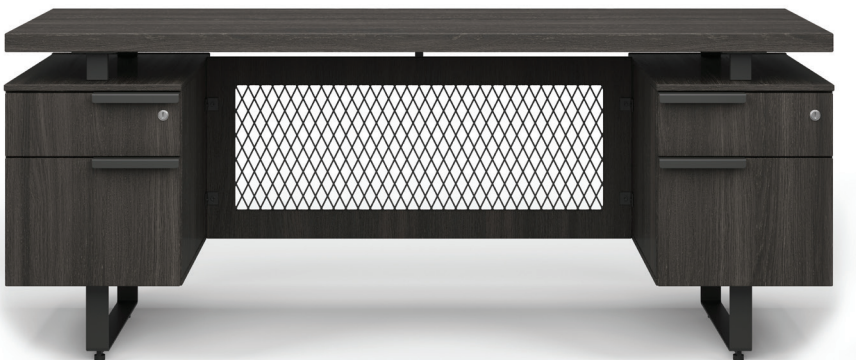

OfficeSource®
FURNITURE

PALISADES

Double Pedestal Desk

#EV6030DP

Double Pedestal Desk
Available Sizes

60"W x 30"D x 29½"H

66"W x 30"D x 29½"H

72"W x 30"D x 29½"H

Single Pedestal Desk

#EV6030SP

Single Pedestal Desk Available Sizes

60"W x 30"D x 29½"H
66"W x 30"D x 29½"H
72"W x 30"D x 29½"H

#EVT1050

Optional Power Unit (For Pedestal Desks Only)

Note: For the main pedestal unit of single and double pedestal desks.
EVT1050 is **not** daisy chainable.

Double Pedestal Credenza

72"W x 24"D x 29½"H

#EV7224C

Pedestals Are Box/File Drawers
In Each Pedestal

1.65" Thick PVC Edges

Finish In Stock:

GG Gauntlet Gray
w/Graphite Frame

*Laminate Is Water-Resistant, Scratch-Resistant,
Stain-Resistant, Fade-Resistant & Mildew-Resistant*

Inspired by floating surfaces and modern elegance, the Palisades L Shape Desk smoothly integrates design with functionality. The desk includes a floating work surface atop graphite standoffs, as well as a matching metal mesh modesty panel. The desk's double pedestals are accentuated with modern graphite pulls. Each pedestal includes a storage drawer and a file drawer.