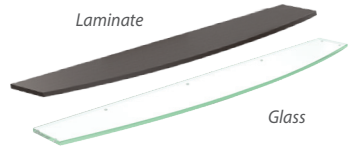

**A Reception Desk Shell**  
**PL169NTT**  
 71"W x 30"D x 40½"H

**B Optional Reversible Return**  
**PL180**  
 42"W x 24"D x 40½"H

**C Optional Curved Glass Transaction Top**  
**PL169TTGLASS**  
 71"W x 17¾"D

**D Optional Metal Risers**  
**PL169RISER**  
 Available In BA  
 Brushed Aluminum

Note: Reception Desk Shell Does Not Require Transaction Top.

Available In FR Frosted Glass  
 w/Metal Risers Included

**Optional Curved Laminate Transaction Top**  
**PL169TT**  
 71"W x 17¾"D

**UNIQUE FEATURES**

Metal risers help to elevate laminate and glass transaction tops for a floating look

Note: When Purchasing An Optional Transaction Top, Metal Counter Risers Are Not Required.

**ADDITIONAL PRODUCTS**