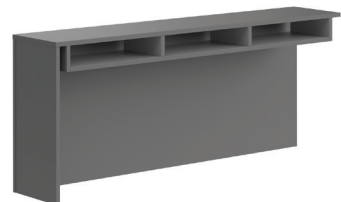

**D Optional Metal Risers**  
**PL169RISER**  
 Available In BA  
 Brushed Aluminum

Note: Reception Desk Shell Does Not Require Transaction Top.

Available In FR Frosted Glass  
 w/Metal Risers Included

**Optional Curved Laminate Transaction Top**  
**PL169TT**  
 71"W x 17¾"D

**UNIQUE FEATURES**

Metal risers help to elevate laminate and glass transaction tops for a floating look

Note: When Purchasing An Optional Transaction Top, Metal Counter Risers Are Not Required.

**ADDITIONAL PRODUCTS**