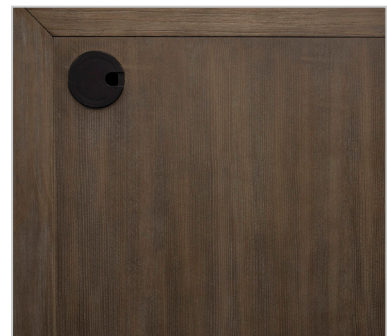

Two Wire Management Grommets