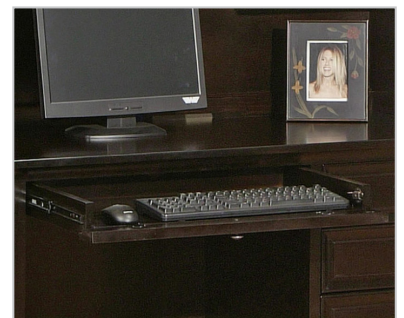

This space saver double pedestal desk is perfect for any home office or work office space. Equipped with a drop front keyboard pencil drawer, two utility drawers, one locking legal/letter file drawers, and a pull-out printer tray, you are provided ample storage and working space. The rich espresso finish helps your space look sophisticated and luxurious.

Finish Available:

RE Rich Espresso

Computer Credenza

#FL689RE

Drop Front Keyboard
& Pencil Holder

Right Return Desk
(Left Return Desk Also Available)

#FL684RRE + #FL684RRRE

Satin Nickel Hardware

[RETURN DESKS]

TRADITIONAL ELEMENTS WITH CONTEMPORARY INFLUENCES

This return desk, featuring satin nickel hardware, will enhance your office and make it look sophisticated. Equipped with a drop front keyboard pencil drawer, CPU space, with rear access door, adjustable shelf, and built-in wire raceways, this desk provides ample space, while also being practical and durable. The desk and return must be sold together as a set, to give you the perfect office set-up that anyone will envy.

2 Drawer Lateral File

#FL450RE

Satin Nickel Hardware

Finish Available:

RE Rich Espresso

[BOOKCASES]

ELEGANT CRAFTSMANSHIP

This open bookcase is the perfect display piece for any office. This bookcase looks both sophisticated and luxurious. Three adj. shelves and two fixed shelves, provide ample space for showcasing trinkets or books. Pair with the door bookcase for even more storage.